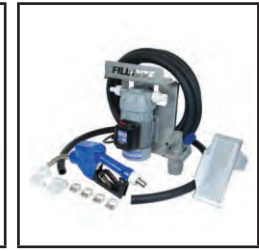

ACCESSORIES

DEF

KITS

DF120N

DF120CAN520

DF120CMN520

DF120CAN520-RP

DESCRIPTION	115V - Pump Only	115V IBC Mount - Automatic Nozzle	115V IBC Mount - Manual Nozzle	115V IBC Mount - Automatic Nozzle, RPV
FLOW RATE	8 GPM / 30 LPM	8 GPM / 30 LPM	8 GPM / 30 LPM	8 GPM / 30 LPM
VOLTAGE / AMP RATING (FLA)	115V AC / 2.4 A	115V AC / 2.4 A	115V AC / 2.4 A	115V AC / 2.4 A
DUTY CYCLE	30 min on / 30 min off	30 min on / 30 min off	30 min on / 30 min off	30 min on / 30 min off
DISCHARGE HEAD / DISCHARGE PRESSURE	87' / 38 PSI	87' / 38 PSI	87' / 38 PSI	87' / 38 PSI
SUCTION LIFT	6'	6'	6'	6'
INLET THREAD / OUTLET THREAD	3/4" Hose Barb / 3/4" Hose Barb	3/4" Hose Barb / 3/4" Hose Barb	3/4" Hose Barb / 3/4" Hose Barb	3/4" Hose Barb / 3/4" Hose Barb
MOUNTING SIZE, THREAD, & TYPE	N/A	IBC Tote Bracket	IBC Tote Bracket	IBC Tote Bracket
KEY INCLUDED COMPONENTS	Hose Barbs	3/4" x 20' EPDM Hose, 3/4" x 5' EPDM Suction Hose, Hose Barbs, 1" Automatic DEF Nozzle (Stainless Steel Spout)	3/4" x 20' EPDM Hose, 3/4" x 5' EPDM Suction Hose, Hose Barbs, 1" PVC Manual Nozzle	3/4" x 20' EPDM Hose, 3/4" x 5' EPDM Suction Hose, Hose Barbs, 1" Automatic DEF Nozzle (Stainless Steel Spout), RPV Valve
COMPATIBLE FLUIDS				
PACKAGE DIMENSIONS (WxHxD) / WEIGHT	14.75" x 10.25" x 19.81" / 15.4 lbs	21.81" x 10" x 19.81" / 35.2 lbs	21.81" x 10" x 19.81" / 34.2 lbs	21.81" x 10" x 19.81" / 34 lbs
CERTIFICATIONS		Intertek	Intertek	Intertek
WARRANTY	2 Year	2 Year	2 Year	2 Year
UPC	089404245798	089404245811	089404245828	089404246252